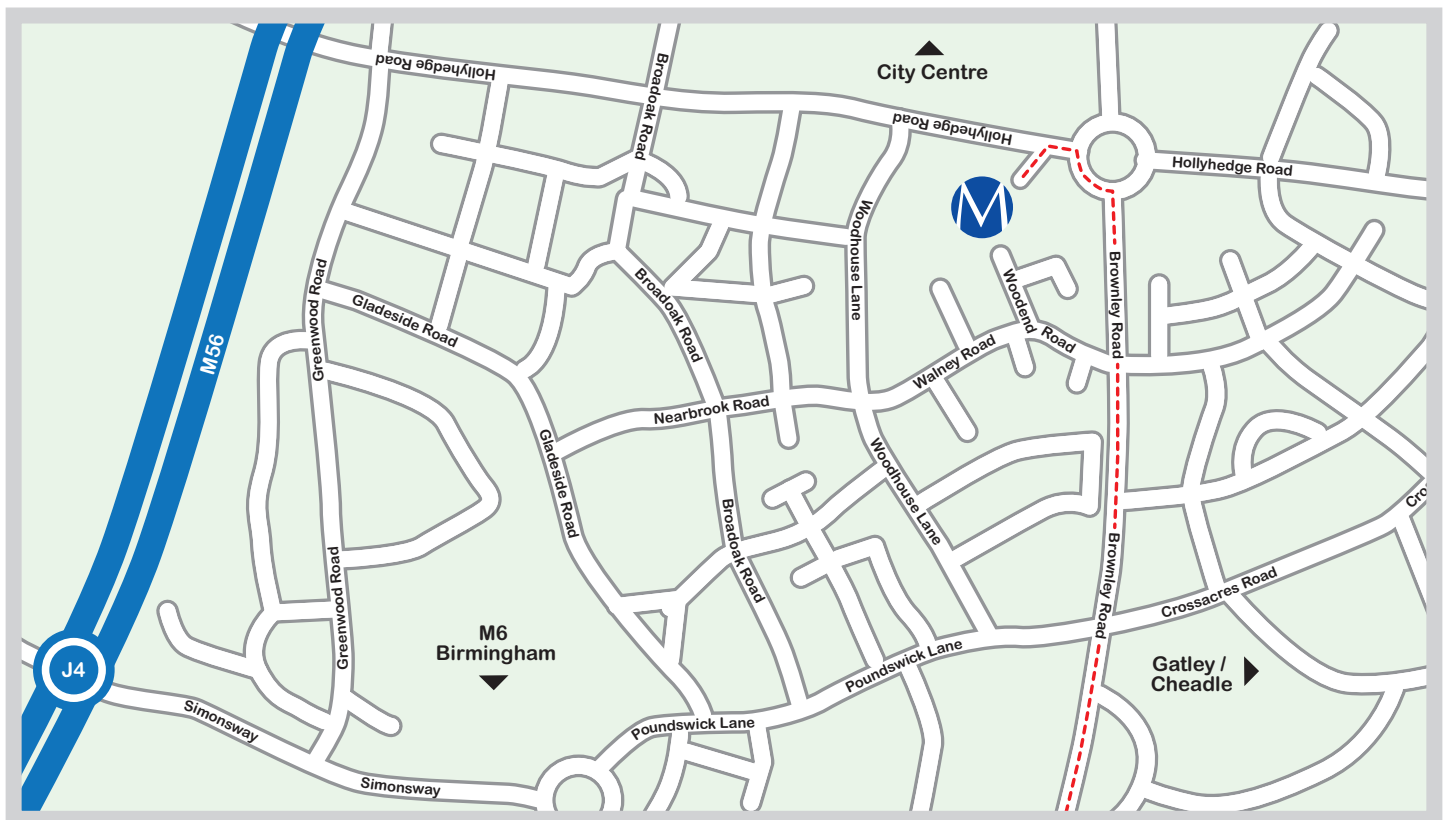

Wythenshawe Campus

Brownley Road, Wythenshawe, Manchester M22 9TG

Bus routes to Wythenshawe include:

11, 43, 104, 178, 270, 272.

Parking

Parking is available at this campus.