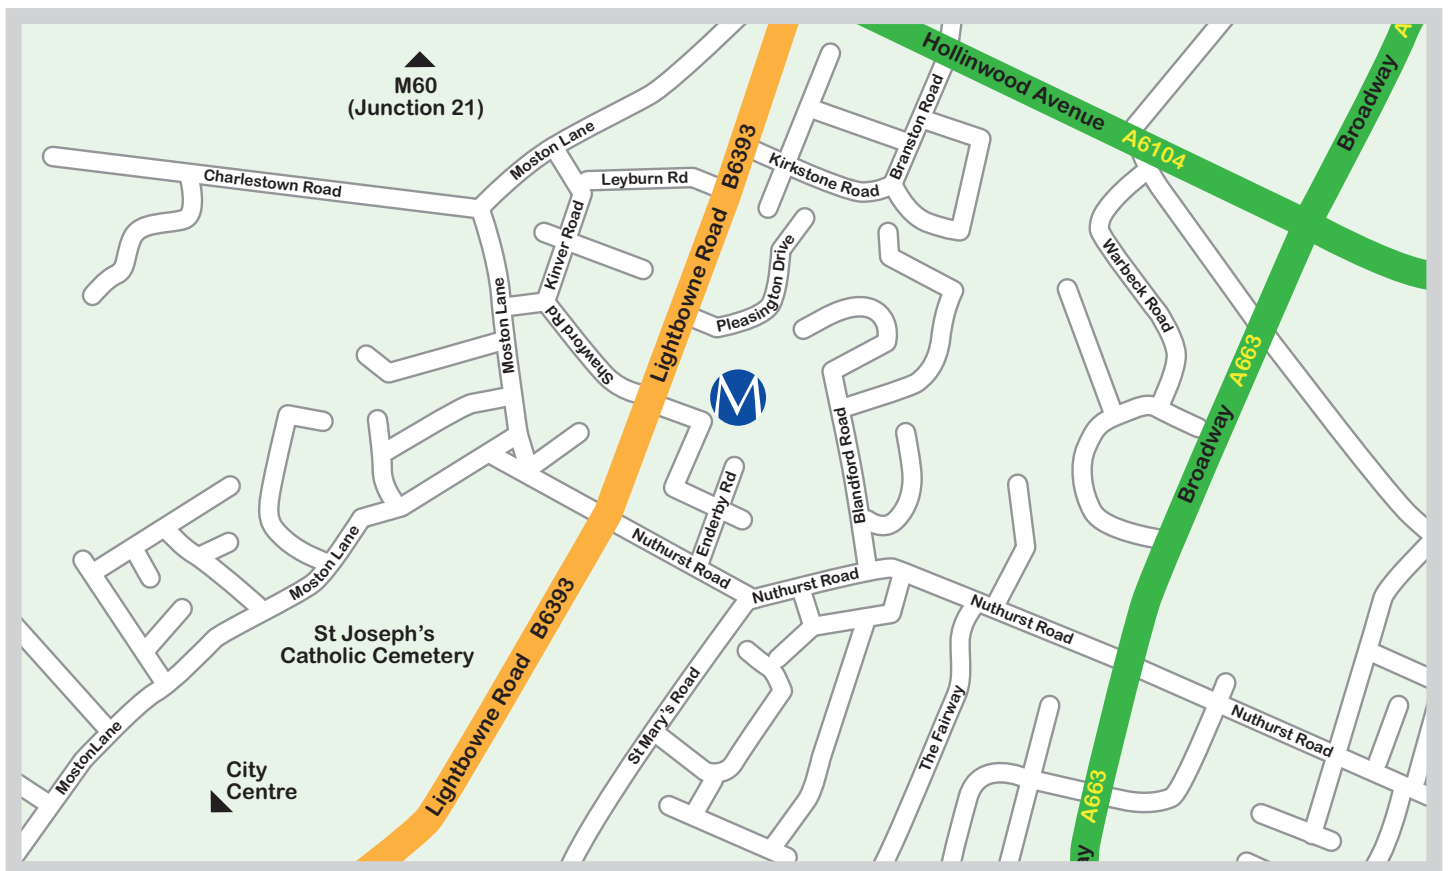

## St Matthew's Centre

Wigsby Avenue, Moston, Manchester M40 0FL

**Bus routes to St Matthew's include:**

80, 20, 52, 75, 77, 113, 24, 72, 181, 182.

**Parking**

There is a small car park at this campus but places are limited.