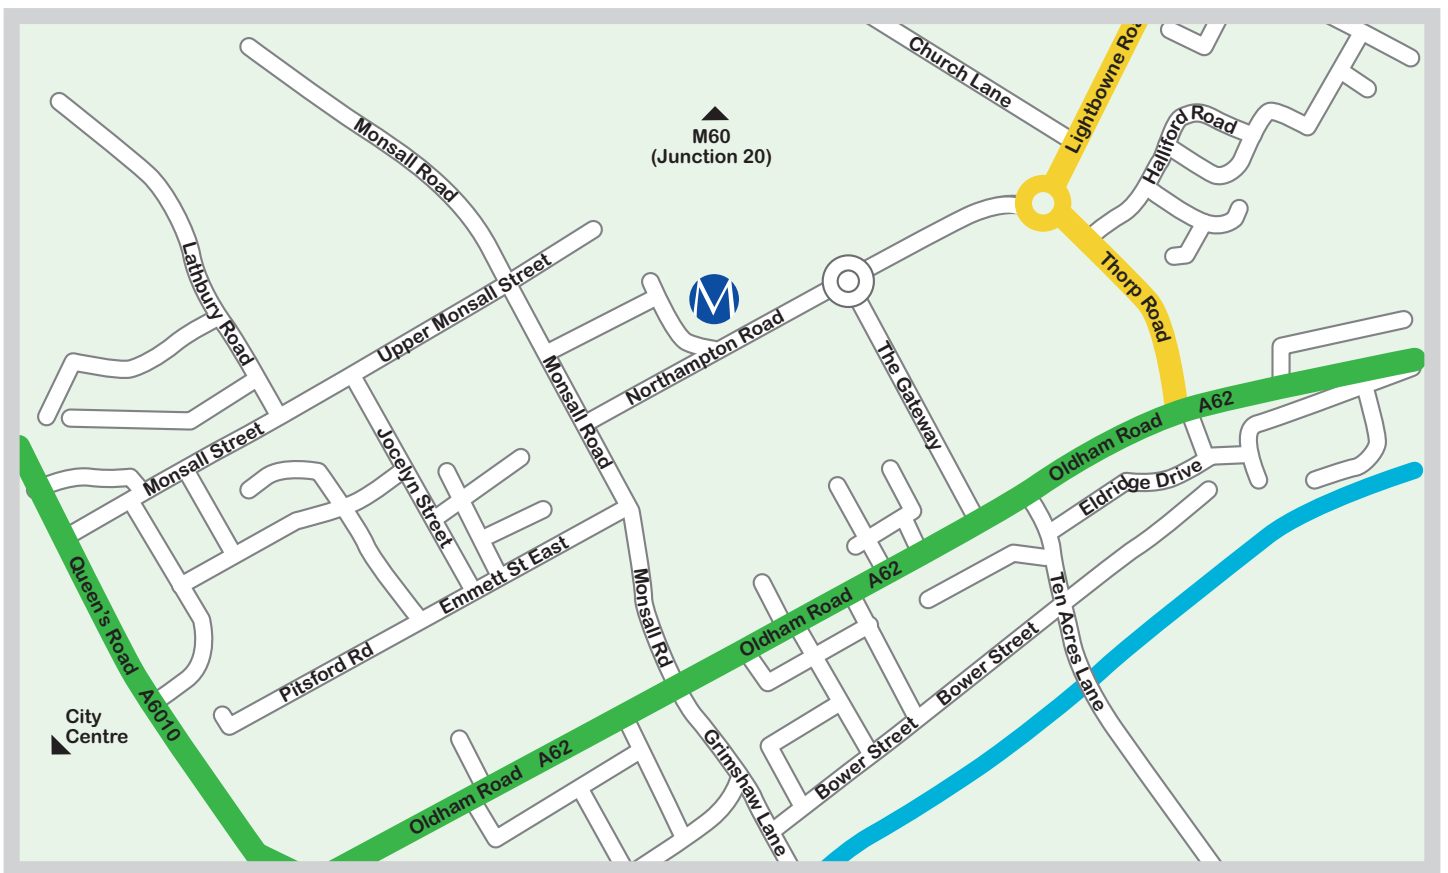

## One Central Park

Northampton Road, Manchester M40 5BP

**Bus routes to One Central Park include:**

80, 88, 89, 151, 188.

**Parking**

There is a car park at One Central Park but you do need a permit to park here. Please contact the college for further information.