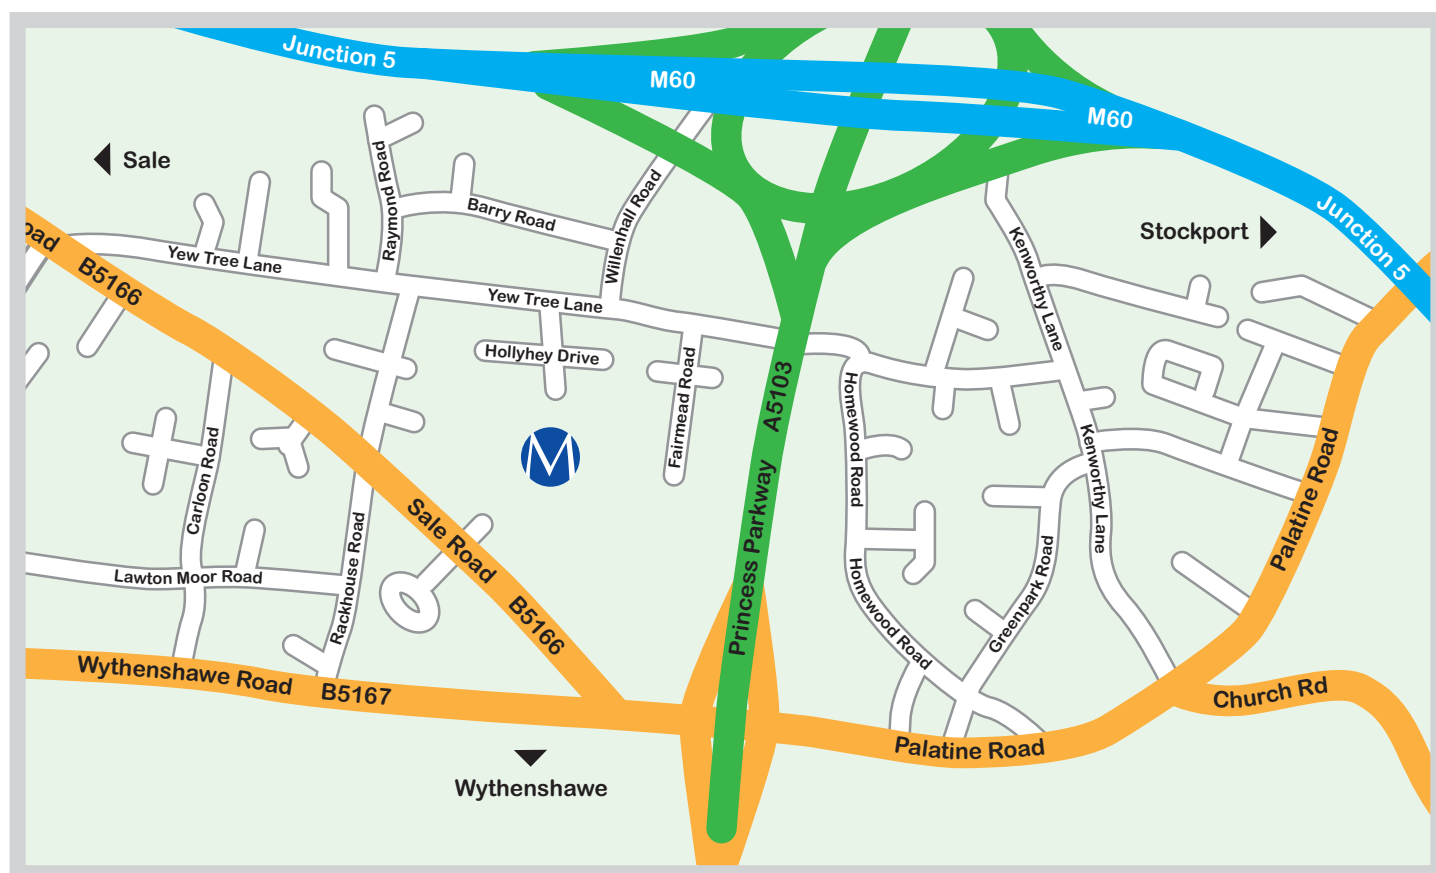

Northenden Campus

Sale Road, Manchester M23 0DD

Bus routes to Northenden include:

18, 19, 41, 99, 101, 104, 105, 108,
141, 179, 109, 194, 272, 370.

Parking

Northenden Campus has a large car park so ample parking is available.