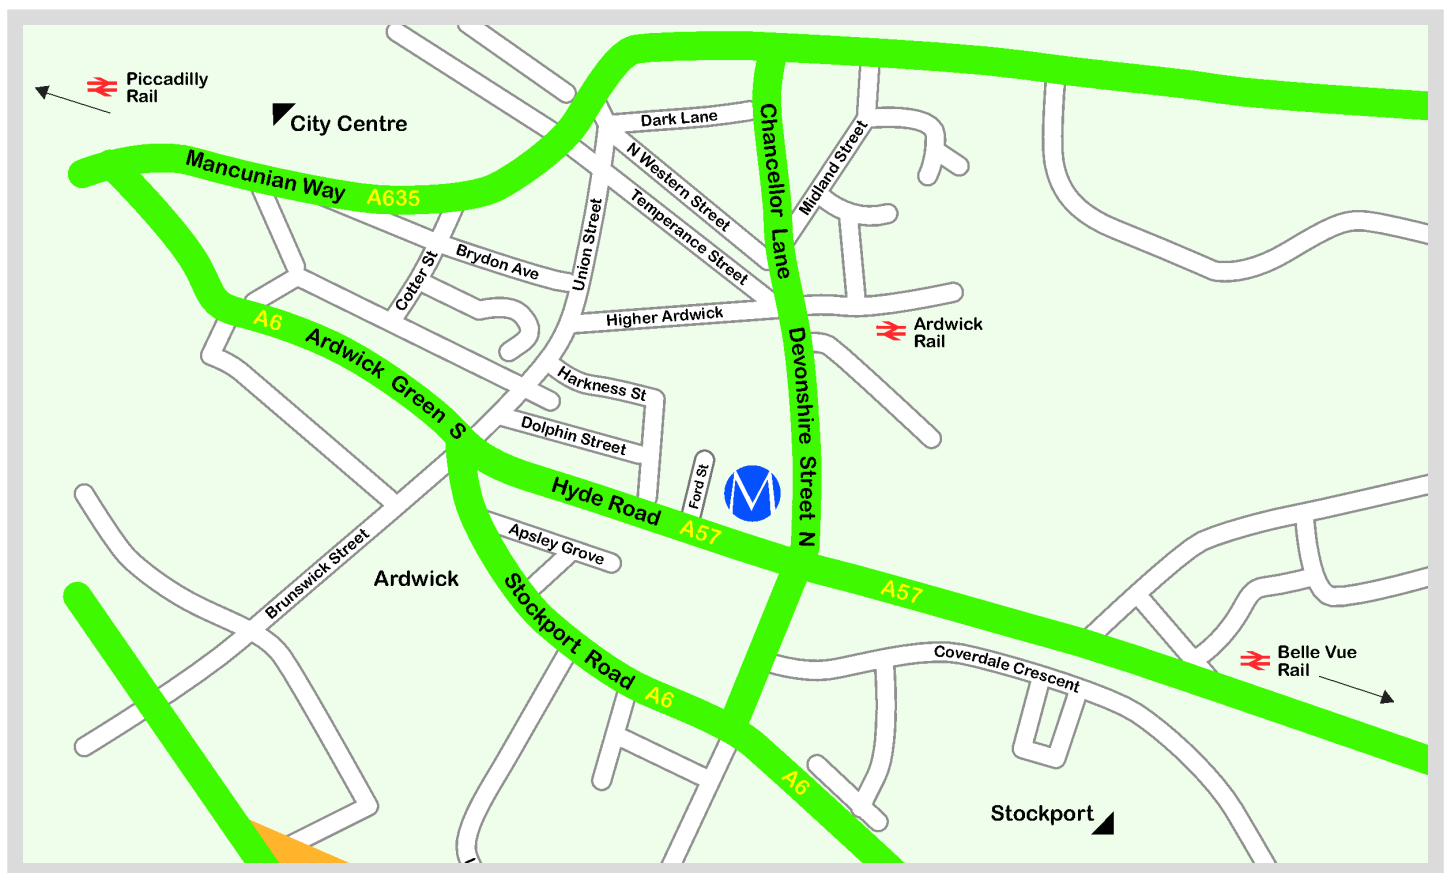

Nicholls Campus

Hyde Road, Ardwick, Manchester M12 6BA

 Bus routes to Nicholls include:
192, 201, 203, 204, 205, 206.

 Parking
Parking is available at this campus.