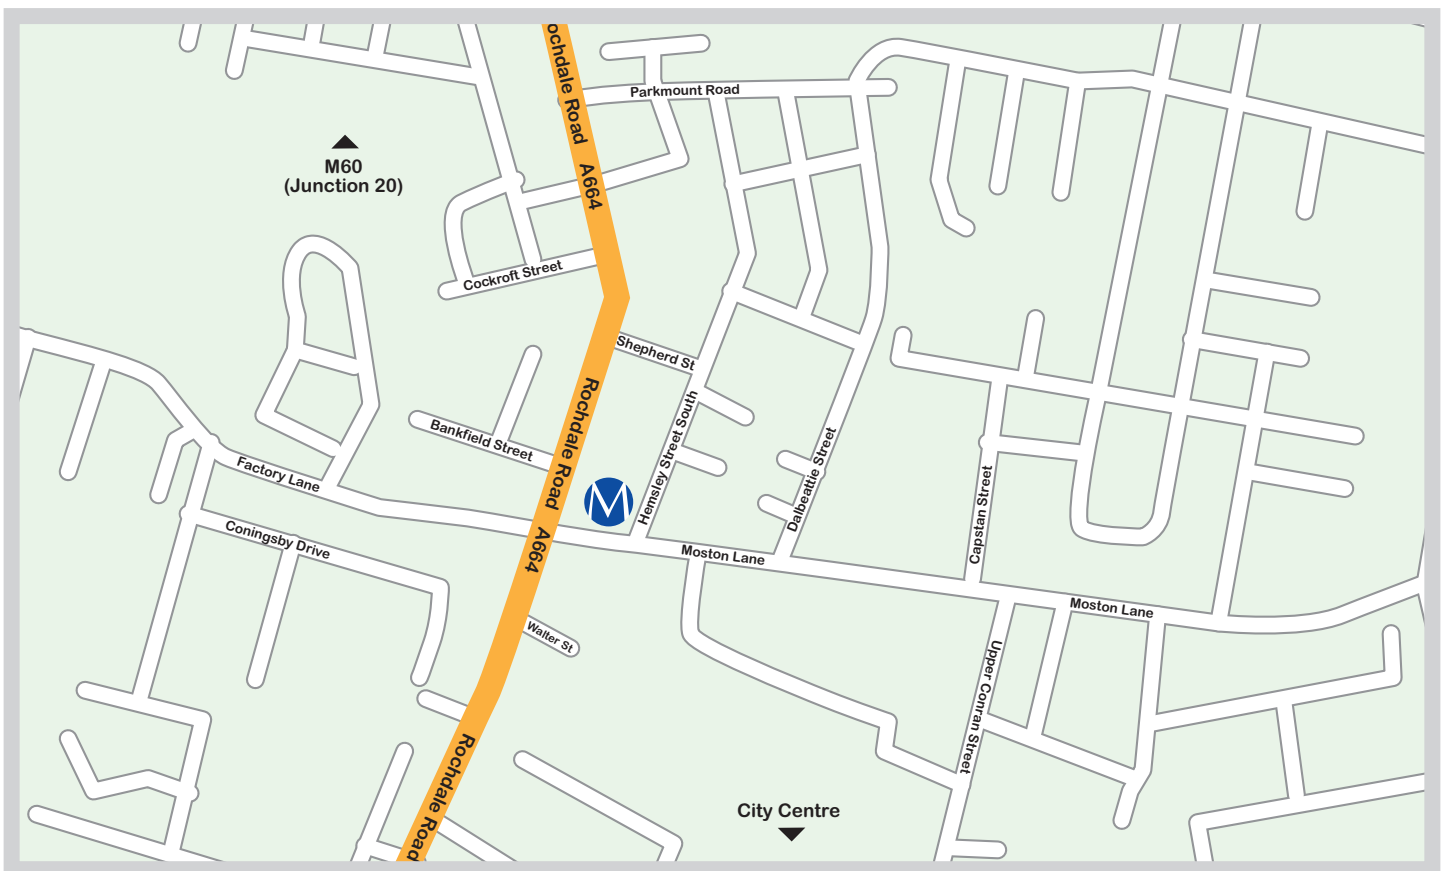

## Harpurhey Campus

Rochdale Road, Harpurhey, Manchester M9 4AF

**Bus routes to Harpurhey include:**

52, 81, 112, 17, 64, 131, 163, 88, 89, 118,  
188, 77, 53, 124, 122, 115, 116, 151, 164.

**Parking**

There is no parking is available  
at this campus.