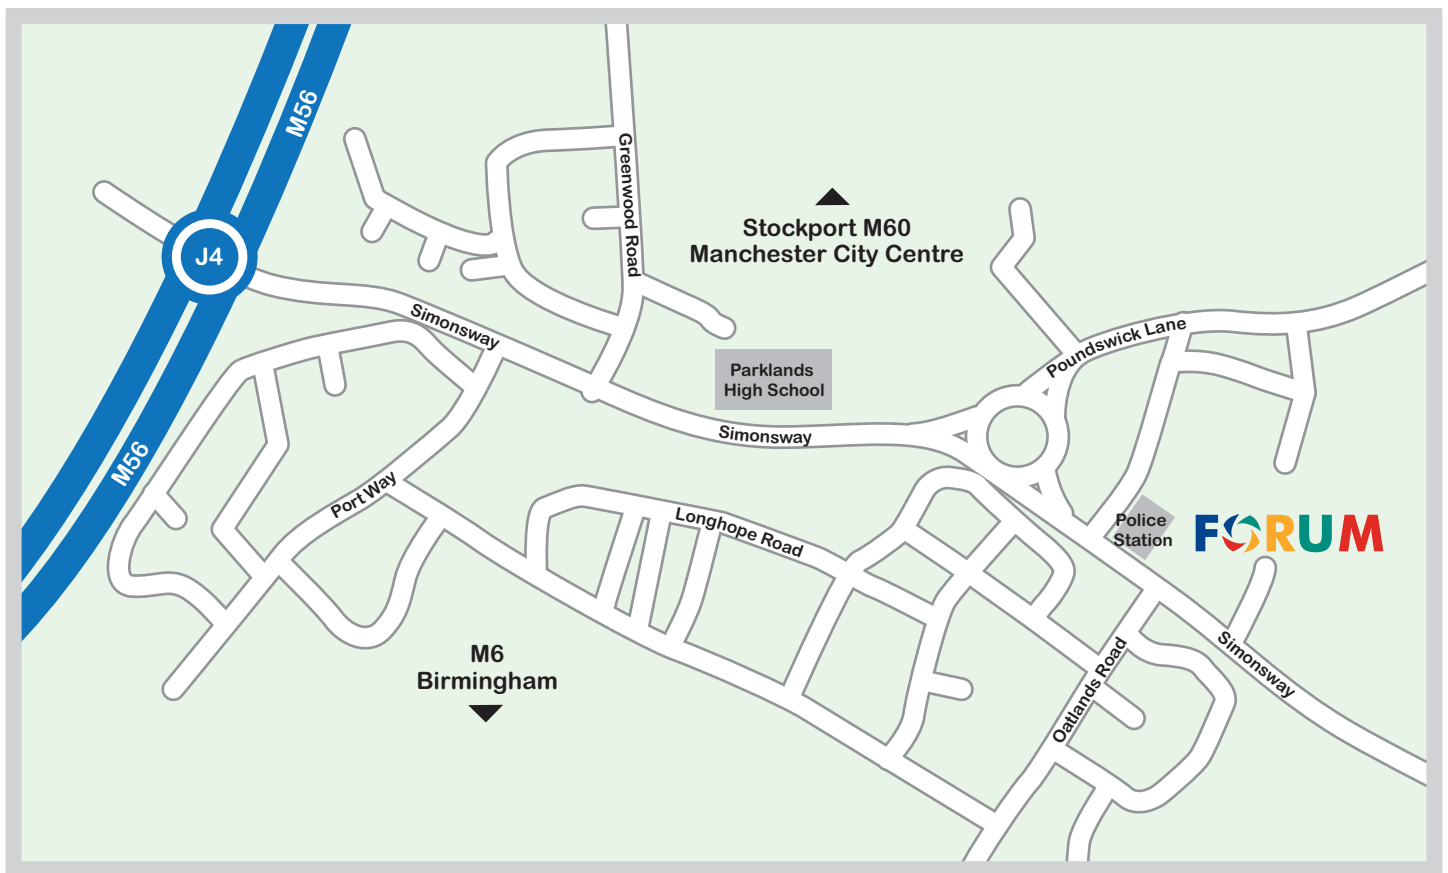

Forum Learning

Wythenshawe Forum, Forum Square, Wythenshawe M22 5RX

Bus routes to The Forum include:

11, 18, 19, 43, 101, 104, 105, 178,
268, 368, 369.

Parking

Ample parking is available.